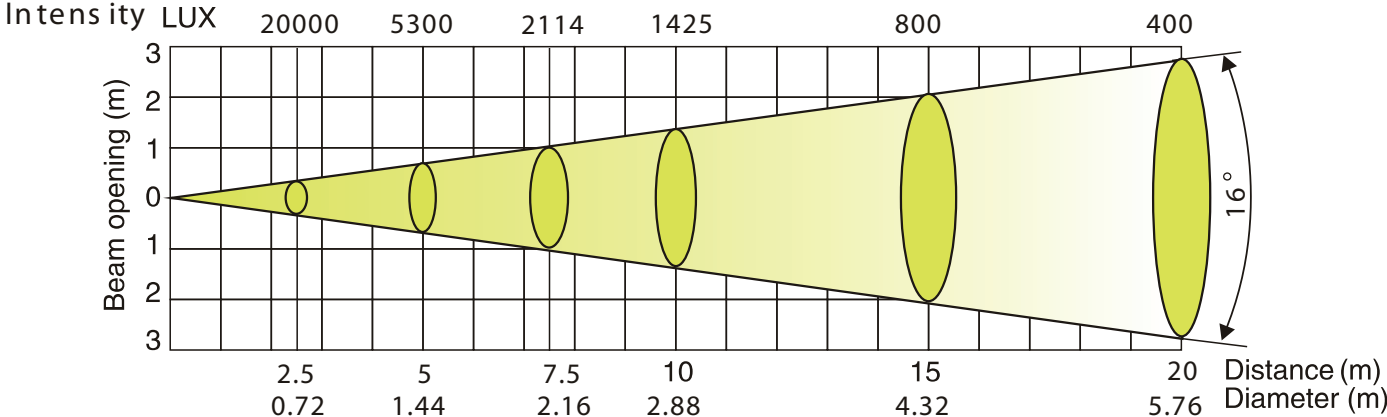

Design Spot 300 Pro - Photometric Data

Beam angle 16°

Beam angle 41°